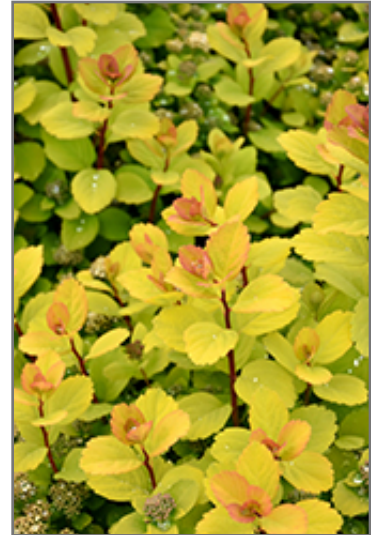

*Glow Girl Birch Leaf Spirea foliage
Photo courtesy of NetPS Plant Finder*