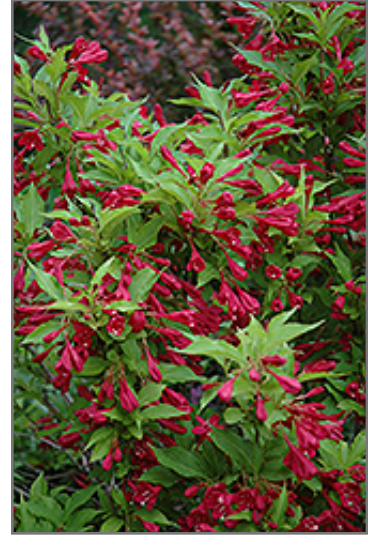

Planting & Growing

Red Prince Weigela will grow to be about 6 feet tall at maturity, with a spread of 6 feet. It has a low canopy, and is suitable for planting under power lines. It grows at a medium rate, and under ideal conditions can be expected to live for approximately 30 years.

This shrub should only be grown in full sunlight. It prefers to grow in average to moist conditions, and shouldn't be allowed to dry out. It is not particular as to soil type or pH. It is highly tolerant of urban pollution and will even thrive in inner city environments. This is a selected variety of a species not originally from North America.

Red Prince Weigela flowers
Photo courtesy of NetPS Plant Finder