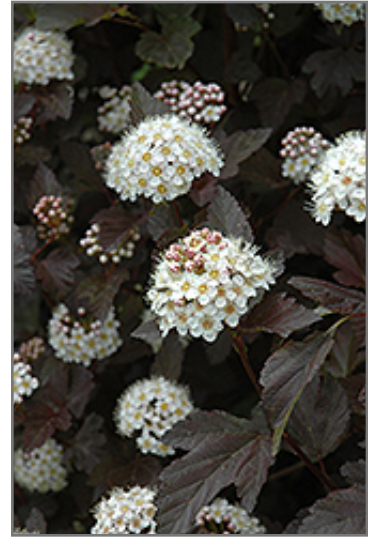

Diablo® Ninebark
Physocarpus opulifolius 'Monlo'

Height: 8 feet

Spread: 8 feet

Sunlight: ○ ●

Hardiness Zone: 2

Other Names: Eastern Ninebark

Description:

A large spreading shrub with intensely purple leaves all season long, small white flowers followed by pretty reddish fruit which show well against the foliage, and interesting peeling papery bark; extremely tough and durable, makes a superb color accent

Ornamental Features

Diablo Ninebark features showy clusters of white flowers at the ends of the branches from late spring to early summer, which emerge from distinctive pink flower buds. It has attractive deep purple deciduous foliage which emerges burgundy in spring. The serrated lobed leaves are highly ornamental and turn an outstanding red in the fall. It features abundant showy red capsules from early to mid fall. The peeling tan bark adds an interesting dimension to the landscape.

Landscape Attributes

Diablo Ninebark is a multi-stemmed deciduous shrub with an upright spreading habit of growth. Its relatively coarse texture can be used to stand it apart from other landscape plants with finer foliage.

This shrub will require occasional maintenance and upkeep, and can be pruned at anytime. It has no significant negative characteristics.

Diablo Ninebark is recommended for the following landscape applications;

Diablo Ninebark flowers
Photo courtesy of NetPS Plant Finder