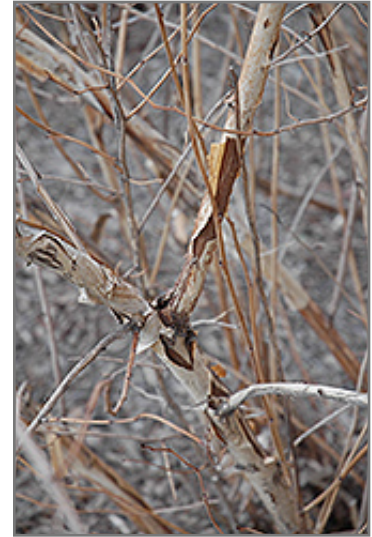

Diablo Ninebark bark
Photo courtesy of NetPS Plant Finder